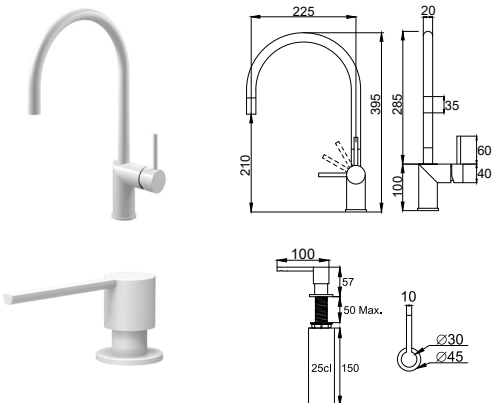

nivito™

Art nr: CU-500-GR-WH
White granite

EAN nr:
7350051951763

Cubegranite

- White granit
- R 15
- Undermount or Topmount
- Basket waste included

premium finish Tap color match R15 easy cleaning

Related Products:

ART NR:
RH-130

SR-WH