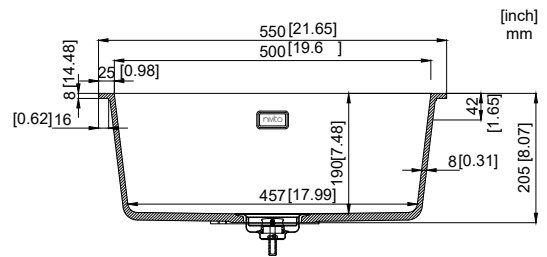

nivito™

Art nr: CU-500-GR-WH
White granite

EAN nr:
7350051951763

Cubegranite

- White granit
- R 15
- Undermount or Topmount
- Basket waste included

premium finish Tap color match R15 easy cleaning

Related Products:

ART NR:
RH-130

SR-WH