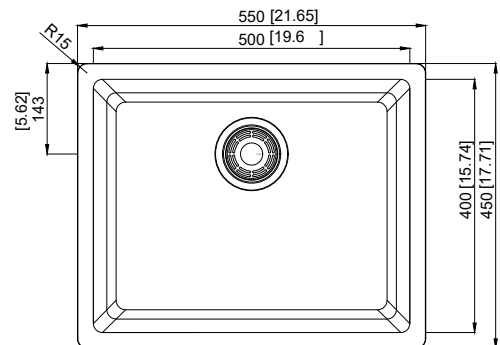

nivito™

Art nr: CU-500-GR-WH
White granite

EAN nr:
7350051951763

Cubegranite

- White granit
- R 15
- Undermount or Topmount
- Basket waste included

premium finish Tap color match R15 easy cleaning

Related Products: