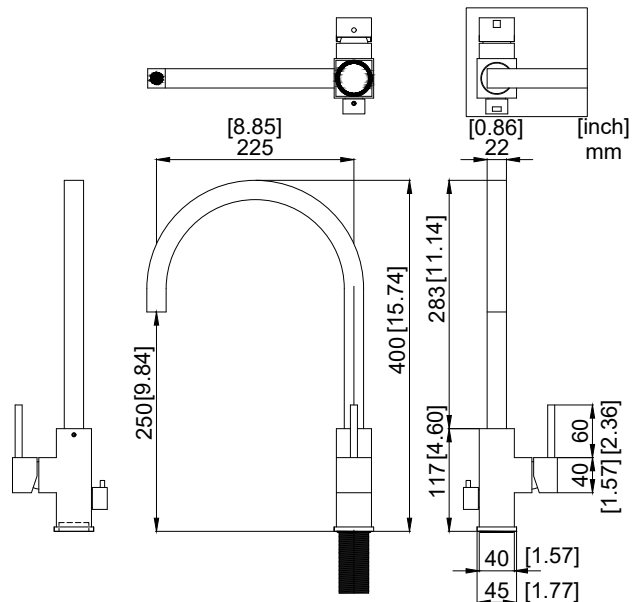

nivito™

Art nr: RE-100

Brushed Stainless steel

EAN nr:

7350051950308

Reflected

- Kitchen taps
- Soft PEX® hoses
- Cut-out dimension 35 mm**
- Swivel range 360° and 150°
- Ceramic cartridge

Related Products:

SS-B

CU-500-Steel