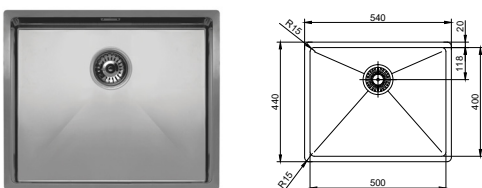

CU-500-Steel