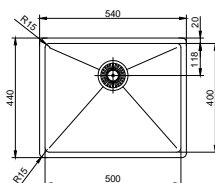

CU-500-Steel