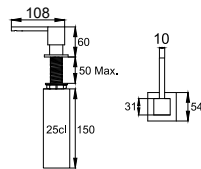

nivitoTM

Art nr: RE-110
Polished Stainless steel

EAN nr:
7350051950322

Reflected

- Kitchen taps
- Soft PEX® hoses
- Cut-out dimension 35 mm**
- Swivel range 360° and 150°
- Ceramic cartridge

Related Products:

SS-P

CU-500-Steel