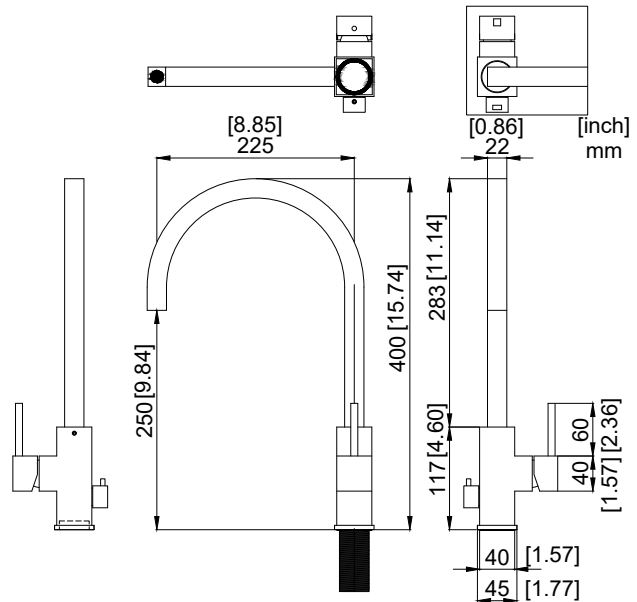

nivitoTM

Art nr: RE-110
Polished Stainless steel

EAN nr:
7350051950322

Reflected

- Kitchen taps
- Soft PEX® hoses
- Cut-out dimension 35 mm**
- Swivel range 360° and 150°
- Ceramic cartridge

Related Products:

SS-P

CU-500-Steel