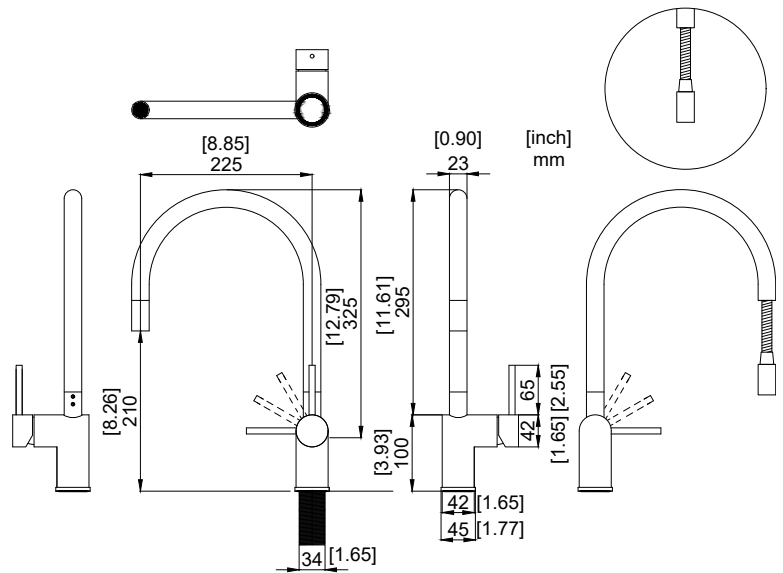

nivitoTM

Art nr: RH-150-EX
Brushed Copper Stainless steel

EAN nr:
7350051951411

RhythmExtended

- Kitchen taps
- Soft PEX® hoses
- Cut-out dimension 35 mm**
- Swivel range 360° and 150°
- Ceramic cartridge
- The copper does not oxidize
- Pull down hose

Technical specification

Application area: Tap water,
Pressure certified: 16 bar EN 817
The product meets the requirements of: NS-EN ISO/IEC 17065
Working pressure: 50 - 1000 kPa
Test pressure max 1600 kPa
Hot water connection: max. 80 ° C
Sound class: 1

Soft PEX® connections approved with DWGW
Length of connecting hose: 500mm
Type approved according to Sintef nr: PS 3552
The product meets the requirements of: NS-EN ISO/IEC 17065
Issued: 09.05.2019 Valid until: 01.06.2024
www.sintefcertification.no

Cartridge:

Kerox 35 mm
Endurance test: EN 817 70 000 cycles
ASME A 112.18.1M 500 000 cycles
Pressure test:
Pneumatic: 6 bar / 87 psi
Hydraulic: 35 bar / 500 psi

With volume limit screw

With hot limit ring