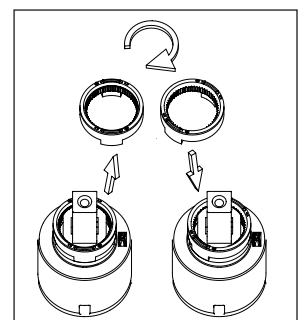

nivitoTM

Art nr: RH-150-EX
Brushed Copper Stainless steel

EAN nr:
7350051951411

RhythmExtended

- Kitchen taps
- Soft PEX® hoses
- Cut-out dimension 35 mm**
- Swivel range 360° and 150°
- Ceramic cartridge
- The copper does not oxidize
- Pull down hose

Technical specification

Application area: Tap water,
Pressure certified: 16 bar EN 817
The product meets the requirements of: NS-EN ISO/IEC 17065
Working pressure: 50 - 1000 kPa
Test pressure max 1600 kPa
Hot water connection: max. 80 ° C
Sound class: 1

Soft PEX® connections approved with DWGW
Length of connecting hose: 500mm
Type approved according to Sintef nr: PS 3552
The product meets the requirements of: NS-EN ISO/IEC 17065
Issued: 09.05.2019 Valid until: 01.06.2024
www.sintefcertification.no

Cartridge:

Kerox 35 mm
Endurance test: EN 817 70 000 cycles
ASME A 112.18.1M 500 000 cycles
Pressure test:
Pneumatic: 6 bar / 87 psi
Hydraulic: 35 bar / 500 psi

With volume limit screw

With hot limit ring