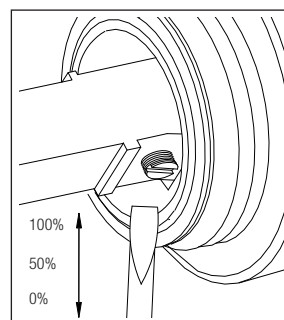

nivitoTM

Art nr: RH-150-EX
Brushed Copper Stainless steel

EAN nr:
7350051951411

RhythmExtended

- Kitchen taps
- Soft PEX® hoses
- Cut-out dimension 35 mm**
- Swivel range 360° and 150°
- Ceramic cartridge
- The copper does not oxidize
- Pull down hose

Technical specification

Application area: Tap water,
Pressure certified: 16 bar EN 817
The product meets the requirements of: NS-EN ISO/IEC 17065
Working pressure: 50 - 1000 kPa
Test pressure max 1600 kPa
Hot water connection: max. 80 ° C
Sound class: 1

Soft PEX® connections approved with DWGW
Length of connecting hose: 500mm
Type approved according to Sintef nr: PS 3552
The product meets the requirements of: NS-EN ISO/IEC 17065
Issued: 09.05.2019 Valid until: 01.06.2024
www.sintefcertification.no

Cartridge:

Kerox 35 mm
Endurance test: EN 817 70 000 cycles
ASME A 112.18.1M 500 000 cycles
Pressure test:
Pneumatic: 6 bar / 87 psi
Hydraulic: 35 bar / 500 psi

With volume limit screw

With hot limit ring