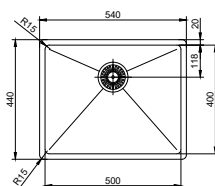

nivito™

Art nr: SS-B

Brushed Stainless steel

EAN nr:

7350051950667

Soap dispenser

- Soap dispenser 25cl
- For countertop max 50mm thick
- Filled from above
- Cut-out dimension $\varnothing 23$ -25mm

Related Products: