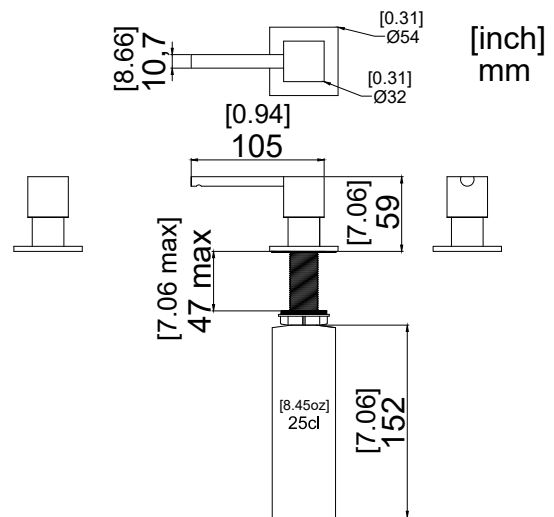

nivito™

Art nr: SS-B

Brushed Stainless steel

EAN nr:

7350051950667

Soap dispenser

- Soap dispenser 25cl
- For countertop max 50mm thick
- Filled from above
- Cut-out dimension $\varnothing 23$ -25mm

Related Products:

CU-500-Steel