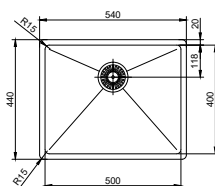

nivito™

Art nr: SS-P
Polished Stainless steel

EAN nr:
7350051950674

Soap dispenser

- Soap dispenser 25cl
- For countertop max 50mm thick
- Filled from above
- Cut-out dimension $\varnothing 23$ -25mm

Related Products: