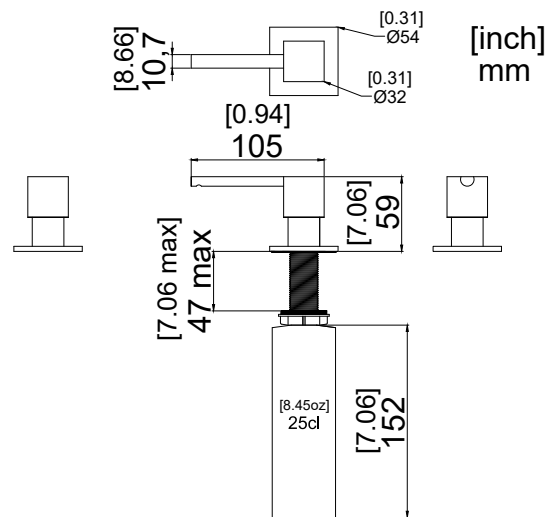

nivito™

Art nr: SS-P
Polished Stainless steel

EAN nr:
7350051950674

Soap dispenser

- Soap dispenser 25cl
- For countertop max 50mm thick
- Filled from above
- Cut-out dimension $\varnothing 23$ -25mm

Related Products:

CU-500-Steel